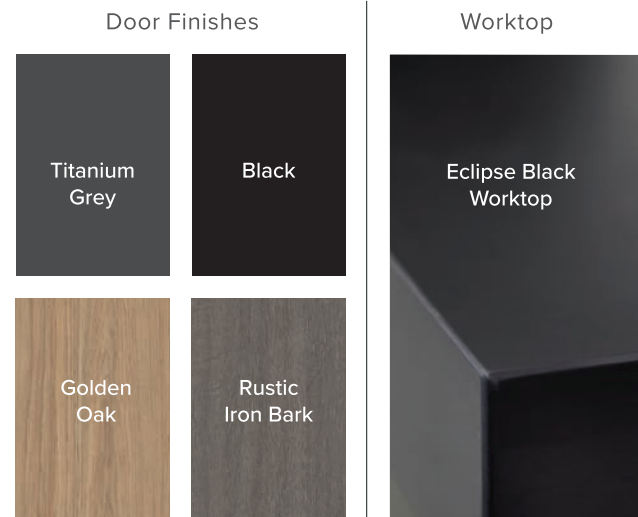

Next, build out the rest of your kitchen by choosing a combination of either single or double modules, drawer module, fridge module and sink module.

Door finishes and worktops

The doors are made from 6mm compact laminate panels with black anodised aluminium edging and are the ultimate long lasting, low maintenance product. They suit the most demanding, hard working environments. Totally impervious to water they have a beautiful appearance and outstanding stain and wear resistance.

Our contemporary range is designed to transform an outdoor cooking and casual dining space into a functional, practical and legitimate additional room. In essence, the same quality cabinetry and aesthetic from the neighbouring indoor kitchen can be seamlessly carried through to the outdoors – extending the liveability and usability of all available spaces.

The beautiful prefabricated porcelain worktops and waterfall ends complete your outdoor kitchen set up. The porcelain worktops offer high UV resistance, are heat, scratch and stain resistant. The worktops with the matching waterfall ends feature a stunning shadow line for modern contemporary styling. These are available in Eclipse Black and will perfectly match all door colours.

Start Designing!